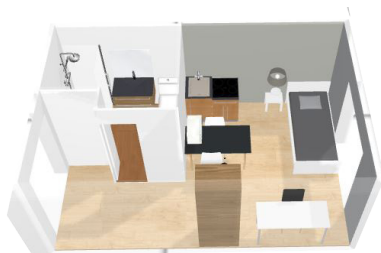

Living room :

- A night area with double bed 120 ou 140 depending on the type of accomodation
- A study area with desk
- Many storage
- A living room and a bedroom separated in T2 flats
- Cleaning package
- Electric heating

Equipped kitchen :

- Fridge
- Microwave oven
- Hotplates
- Tableware and kitchen package
- A dining area with table and chairs

Bathroom :

- Shower
- Toilets
- Sink
- Storage cabinet
- Heating tower rail

Free internet access

Our accomodations are eligible to the social welfare family allowance (CAF)

Prices 2024

Hot and cold water included

Type of acomodation	Rent / month (included taxes)	Deposit*
Studio apartment 15 sqm street side	425 €	500 €
Studio apartment 18-20 sqm street side	445 €	
Studio apartment 20 sqm courtyard side	455 €	
Studio apartment 23-24 sqm street side sith terrace	485 €	
Studio apartment 24 sqm courtyard side with terrace	495 €	
T1* 19 sqm PRM courtyard side	445 €	600 €
T1* 22 sqm PRM courtyard side	455 €	
T1bis** 25 sqm courtyard side with terrace	500 €	
T2*** 28-30 sqm street side or courtyard side with terrace	590 €	
T2*** 30 sqm courtyard side with terrace	600 €	