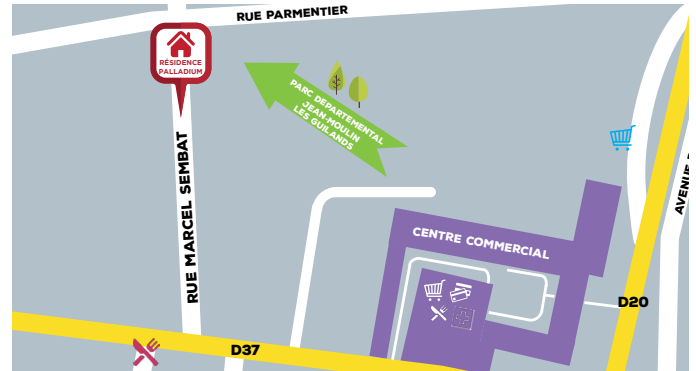

Our accommodations are eligible to the social welfare family allowance (CAF).

Prices 2024

Cold water included.

Type of accommodation	Rent / month (Included taxes)	Deposit*
Studio apartment 17 / 18 sqm street side	655 € / 675 €	800 €
Studio apartment 19 - 20 sqm street side / garden balcony	de 695 à 745 €	
Studio apartment 21 - 22 sqm street side	715 €	
T1* flat 26 sqm street side	760 €	900 €
T1Bis* flat 28 sqm terrace / premium terrace	860 € / 870 €	
T1Bis* flat 33 sqm garden side balcony	890 €	
T2* flat duplex 27 sqm garden side balcony / terrace	845 € / 875 €	
T2* flat 28 sqm street side balcony / garden side terrace	815 € / 895 €	
T2* flat 36 sqm street side balcony	905 €	
T2* flat 53 sqm street side	1005 €	1200 €
T2* flat duplex 46 sqm balcony garden side	1005 €	
COLIVING - Apartments ready to live		
T1* flat 24 sqm	975 €	1200 €