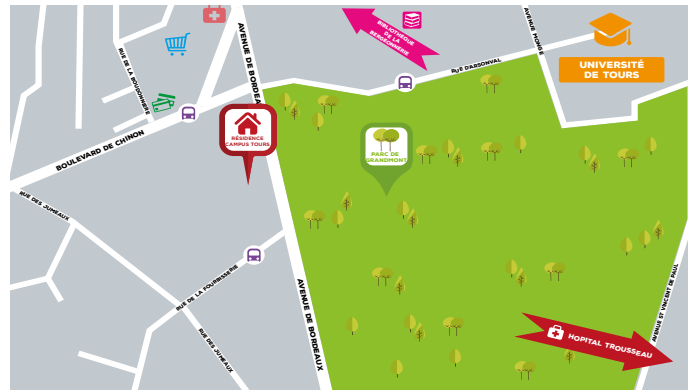

Prices 2024

A 60 € utilities package is added to the amount of the rent.

Floor	Type of accommodation	Rent / month (included taxes)	Deposit*
Ground floor	Studio apartment 18 sqm street side / courtyard side	460 € / 480 €	600 €
	T1 Bis* flat 27 sqm street side	595 €	700 €
	T2* 42 sqm street side	740 €	800 €
Floors	Studio appartement 18-19 sqm street side	490 €	600 €
	Studio apartment 18 sqm courtyard side / 23 sqm courtyard side	520 € / 555 €	
	T1* flat 25 sqm courtyard side	570 €	
	T1 bis flat 27 sqm double bed courtyard side	660 €	700 €
	T1 bis flat 28 sqm double bed street side	630 €	
	T1 XL flat 36 sqm double bed courtyard side	700 €	

Dossier fee : 200€

*Institutional guarantors : the amount of the security deposit is twice the rent.

Housing insurance : compulsory multi-risk housing insurance before check-in

Electricity subscription : meter activation at the tenant's expense

Breakfast : 15€ (warm beverage, 1 pastry, orange juice)

Linen package : 35€ per package (bed linens and bathroom towels)

On-demand cleaning : 1h - dishes not included - ask us

Electronic signature for your lease

Submit your application on cardinalcampus.fr

* Your lease in one clic

T1* : 1 room flat
T1Bis* : 1 semi-separated bedroom flat
T2* : 1 bedroom flat