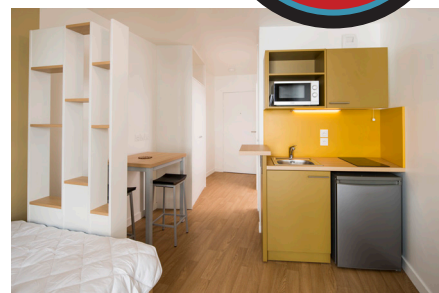

clermont@cardinalcampus.fr