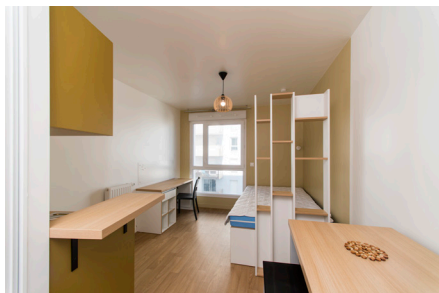

+33 (0)7 50 12 10 64