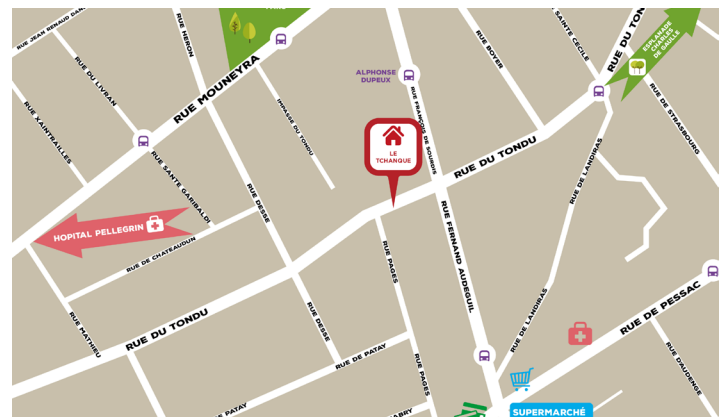

Prices 2025

Cold water, hot water and heating included

	Type d'appartement	Rent / month (included taxes)	Deposit*
Ground-floor	Studio 18-23 sqm street side / courtyard	545 € / 615 €	600 €
	T2 29-31 sqm courtyard side	720 €	
	T2 36 sqm pmr courtyard side	750 €	800 €
Floors	Studio 18-23 sqm street side / courtyard	615 € / 660 €	600 €
	Studio 17-22 sqm terrace courtyard / street	595 € / 670 €	
	T1bis 25-26 sqm pmr courtyard side	685 €	700 €
	T2 25-35 sqm courtyard side	710 € / 790 €	
	T2 26 sqm terrace street side	730 €	800 €
	T2 36 sqm pmr courtyard side	770 €	
	T2 shared flate 35 sqm street side	810 €	
	T2 shared flate 39 sqm terrace street side	870 €	

T1 : 1 room flat - T1Bis* : 1 semi-separated bedroom flat - T2* : 1 bedroom flat

- **Dossier fee :** 450 €
- ***Institutional guarantors :** the amount of the security deposit is twice the rent
- **Housing insurance :** compulsory multi-risk housing insurance before check-in meter activation at the tenant's expense
- **Electricity subscription:** 15€ (warm beverage, 1 pastry, orange juice)
- **Breakfast :** 35€ per package (bed linens and bathroom towels)
- **Linen package :** 1h - dishes not included - ask us
- **On-demand cleaning :**

Electronic signature for your lease
Your lease in one clic

Submit your application on
cardinalcampus.fr

Mandatory display according to residence. Last update : 12.2024.