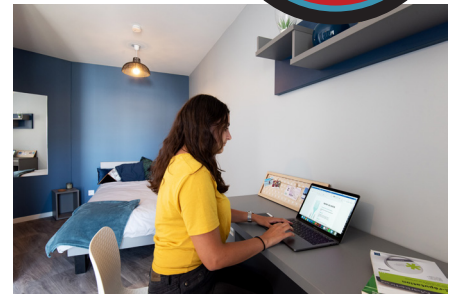

lyonjeanmace@cardinalcampus.fr