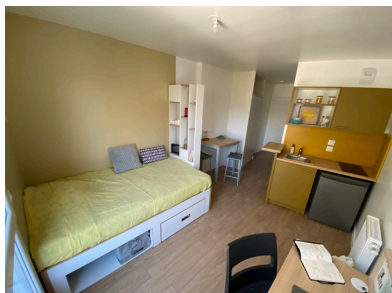

+44 7 50 12 10 64