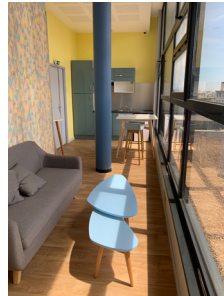

Butterfly

Student residence / Lyon Berthelot

145 Avenue Berthelot
69007 Lyon

+33 7 71 44 41 55 +33 7 77 26 07 01 lyonberthelot@cardinalcampus.fr

Apartment facilities

Fully furnished apartments ready to live

Living room :

- Single bed or double bed depending on the type of accommodation
- Study area with desk
- Storage (wardrobe, bookcase, ...)
- Living room and room separated in T2 flats
- Cleaning package

Equipped kitchen :

- Fridge
- Microwave oven
- Hotplates
- Tableware and kitchen utensils
- Dining area with a table and chairs

Bathroom :

- Shower or tub
- Toilets
- Sink
- Storage cabinet
- Heating towel rail

Free Internet access

Residence services

- Personalized welcome
- Secured entrance with electronic key fob
- Bike storage
- Laundry room with washing machine and dryer
- Underground parking lot (50 €/month)
- Chill Room

Our accommodations are eligible to the social welfare family allowance (CAF).

Prices 2021

Type of accommodation	Rent 2021 / month (included taxes)	Deposit
Studio apartment 18 sqm street side	484 €	600 €
Studio apartment 18 - 19 sqm street side single bed/ sofa bed	499 € / 515 €	
Studio apartment 18 - 19 sqm courtyard side single bed ou sofa / sofa premium	515 € / 530 €	700 €
T1Bis* flat apartment 27-28 sqm courtyard side/ balcony	585 € / 600 €	
T2* flat 35 sqm 1/2 persons	619 € / 699 €	800 €
T2* flat 38 sqm balcony 1/2 persons	679 € / 749 €	
T3* flat 59 sqm	990 €	1000 €

T1Bis* : 1 semi-separated bedroom flat
T2* : 1 bedroom flat
T3* : 2 bedrooms flat