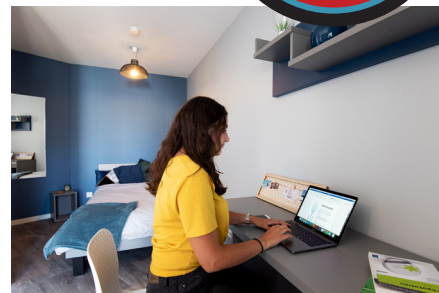

lyonjeanmace@cardinalcampus.fr