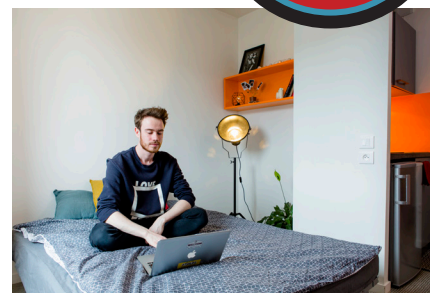

pariscolumbes@cardinalcampus.fr