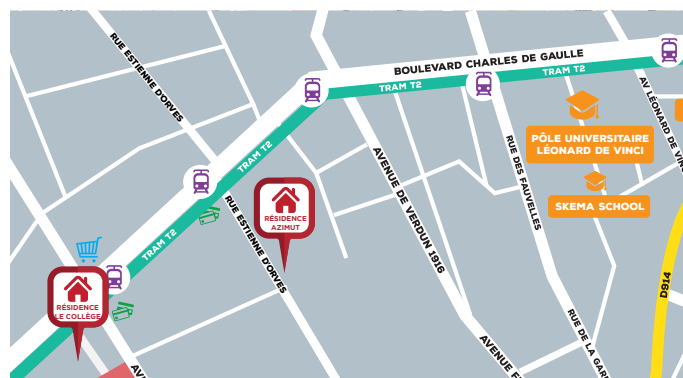

Prices 2022

Hot water and heating included

Type of accommodation	Rent / month (Included taxes)	Deposit
Studio apartment 15 sqm / balcony	679 / 699 €	800 €
Studio apartment 18 - 20 sqm	from 659 to 759 €	
Studio apartment 21 - 23 sqm	from 739 to 769 €	
T1* flat 24 - 25 sqm	from 789 to 839 €	900 €
T1Bis* flat 27 - 28 sqm	from 869 to 909 €	
T2* flat 28 - 35 sqm	from 939 to 969 €	1000 €

T1* : 1 room flat
T1Bis* : 1 semi-separated bedroom flat
T2* : 1 bedroom flat

- **Dossier fee :** 550€
- **Housing insurance :** compulsory multi-risk housing insurance before check-in
- **Electricity subscription :** meter activation at the tenant's expense
- **Early departure :** 250€ (for a yearly lease with a stay of less than 6 months)
- **Breakfast :** 9€ (warm beverage, 1 pastry, orange juice)
- **Linen package :** 35€ per package (bed linens and bathroom towels)
- **On-demand cleaning :** 1h - dishes not included - ask us

Electronic signature for your lease

**Submit your application on
cardinalcampus.fr**

* Your lease in one clic