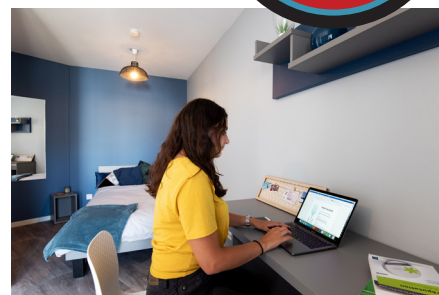

lyonjeanmace@cardinalcampus.fr