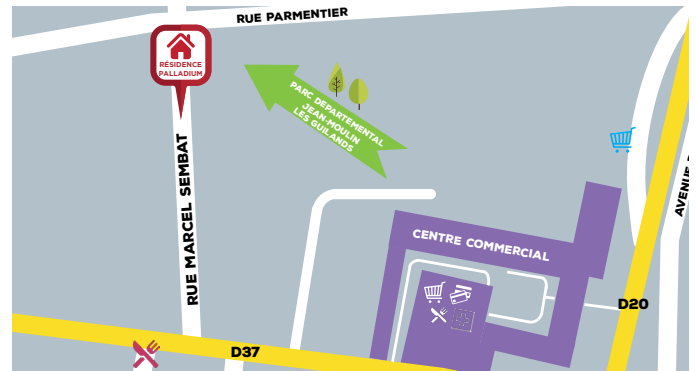

Our accommodations are eligible to the social welfare family allowance (CAF).

Prices 2022

Type of accommodation	Rent / month (Included taxes)	Deposit
Studio apartment 17 / 18 sqm street side	634 € / 654 €	800 €
Studio apartment 19 - 20 sqm street side / garden balcony	de 674 à 724 €	
Studio apartment 21 - 22 sqm street side	694 €	
T1* flat 24 - 26 sqm street side / with balcony	744 € / 754 €	900 €
T1Bis* flat 28 sqm + 24 sqm terrace	854 €	
T1Bis* flat 33 sqm garden side balcony	874 €	1200 €
T2* flat duplex 27 sqm garden side balcony / terrace	834 € / 864 €	
T2* flat 28 sqm street side balcony / garden side terrace	804 € / 884 €	
T2* flat 36 sqm street side balcony	894 €	
T2* flat 53 sqm street side	994 €	
T2* flat duplex 46 sqm balcony garden side	994 €	
COLIVING - Apartments ready to live		
T1* flat 24 sqm	975 €	1200 €