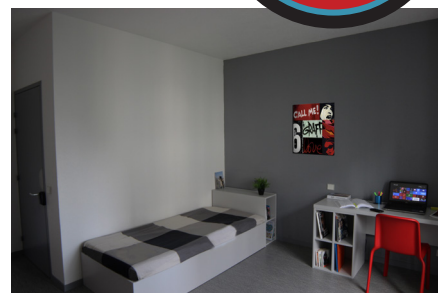

grenoble@cardinalcampus.fr